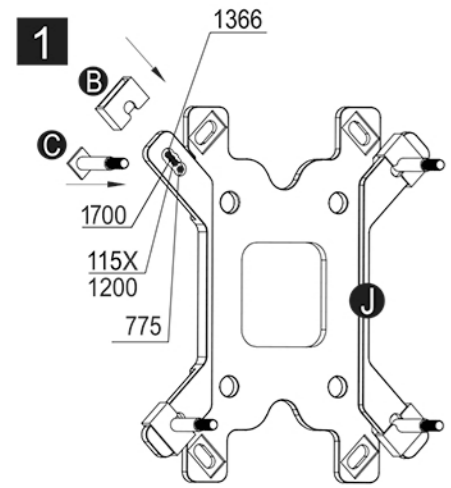

LG-POWER

LC-CC-120-RGB

Silent Power Electronics GmbH, Formerweg 8, 47877 Willich, Germany, support@lc-power.com, www.lc-power.com

INTEL 2066*2011/-3*1366*1200*115x*1700

LG-POWER

LC-CC-120-RGB

Silent Power Electronics GmbH, Formerweg 8, 47877 Willich, Germany, support@lc-power.com, www.lc-power.com