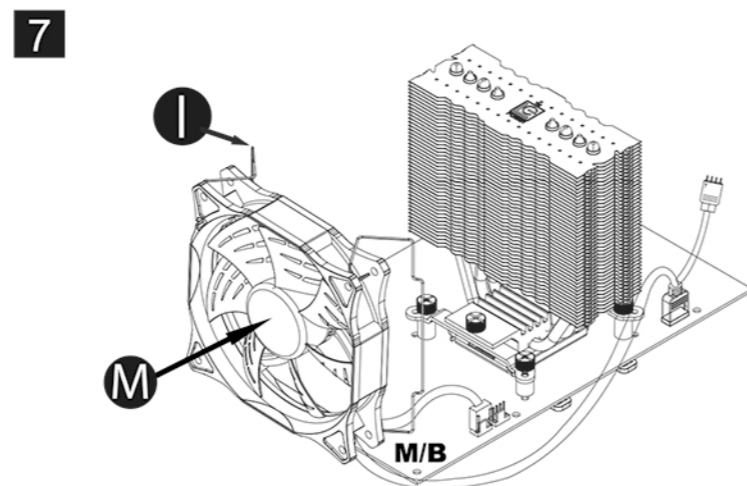

LG-POWER

LC-CC-120-RGB

Silent Power Electronics GmbH, Formerweg 8, 47877 Willich, Germany, support@lc-power.com, www.lc-power.com

INTEL 2066*2011/-3*1366*1200*115x*1700

LG-POWER

LC-CC-120-RGB

Silent Power Electronics GmbH, Formerweg 8, 47877 Willich, Germany, support@lc-power.com, www.lc-power.com