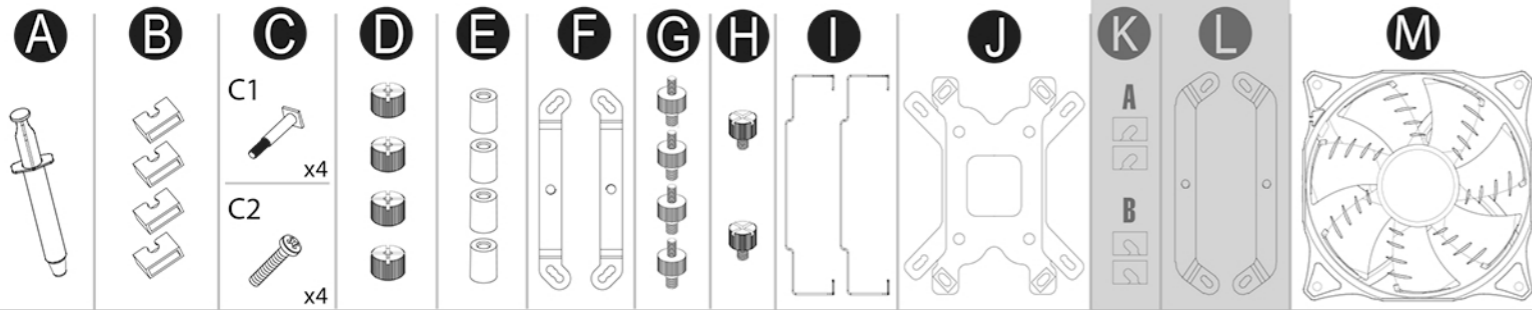

LG-POWER

LC-CC-120-RGB

Silent Power Electronics GmbH, Formerweg 8, 47877 Willich, Germany, support@lc-power.com, www.lc-power.com

INTEL 2066*2011/-3*1366*1200*115x*1700

LG-POWER

LC-CC-120-RGB

Silent Power Electronics GmbH, Formerweg 8, 47877 Willich, Germany, support@lc-power.com, www.lc-power.com