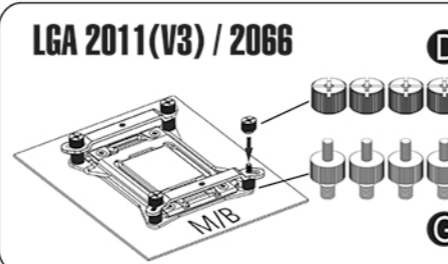

LG-POWER

LC-CC-120-RGB

Silent Power Electronics GmbH, Formerweg 8, 47877 Willich, Germany, support@lc-power.com, www.lc-power.com

INTEL 2066*2011/-3*1366*1200*115x*1700

LG-POWER

LC-CC-120-RGB

Silent Power Electronics GmbH, Formerweg 8, 47877 Willich, Germany, support@lc-power.com, www.lc-power.com