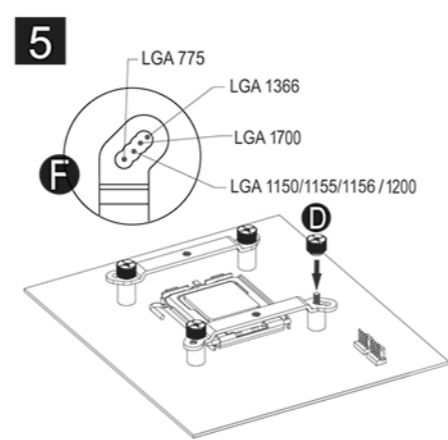

LG-POWER

LC-CC-120-RGB

Silent Power Electronics GmbH, Formerweg 8, 47877 Willich, Germany, support@lc-power.com, www.lc-power.com

INTEL 2066*2011/-3*1366*1200*115x*1700

LG-POWER

LC-CC-120-RGB

Silent Power Electronics GmbH, Formerweg 8, 47877 Willich, Germany, support@lc-power.com, www.lc-power.com