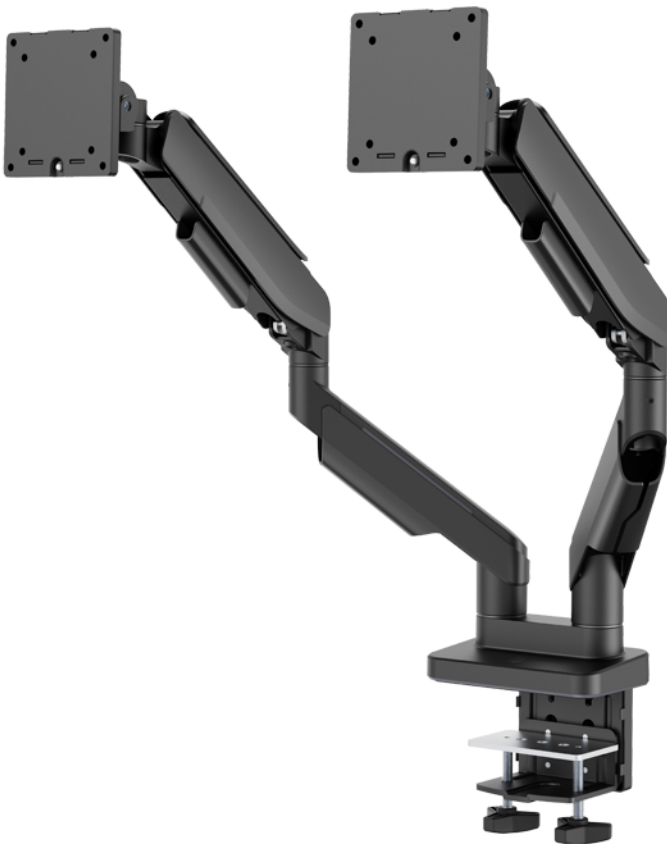

## LC-EQ-A34B-D

- FLEXX dual monitor arm / table mount -

Experience the ideal ergonomic position of your monitors thanks to the dual monitor arm from LC-Power!

Adjust your monitors to the perfect position you want using a very high level of flexibility, which offers you a wide range of tilt, swivel and rotation settings.

- for two monitors up to 34"/86,36 cm
- max. load capacity: 20 kg each arm
- VESA compatible (75 x 75 mm / 100 x 100 mm)
- C-clamp mount
- easy installation via screw fastening
- pivot function - portrait or landscape format by rotating the monitor
- cable management system
- space-saving device and therefore saves a lot of space on your desk
- infinitely adjustable with a height of up to 45 cm

### Technical specification - LC-EQ-A34B-D

Display size max.:	34"/86,36 cm each arm
Display size min.:	17"/43,20 cm each arm
Load capacity max.:	20 kg each arm
Load capacity min.:	2 kg each arm
Tilt range:	+50° ~ -20°
Swivel range:	+90° ~ -90°
Rotation range:	360°
Height adjustment range:	from ca. 20 up to 47 cm
Height adjustability:	yes, infinitely variable
Extended arm reach:	ca. 50 cm
Swivel joint:	4 each arm
VESA hole spacing:	75 x 75 mm 100 x 100 mm
Dimension (table mount):	105 x 180 x 25 mm
Dimension (retail):	330 x 195 x 425 mm
Weight (product/overall):	7,63 / 9,13 kg
Thickness of the table top:	from ca. 10 up to 85 mm
Material:	metal, plastic
Colour:	black
Barcode:	4262443280197
Manufacturer code:	LC-EQ-A34B-D

Display size: 34"/86,36 cm max.

Tilt range: +50° ~ -20°

Swivel range: +90° ~ -90°

Height adjustment: ca. 27 cm

Rotation range: 360°

Load capacity: 20 kg max. each arm